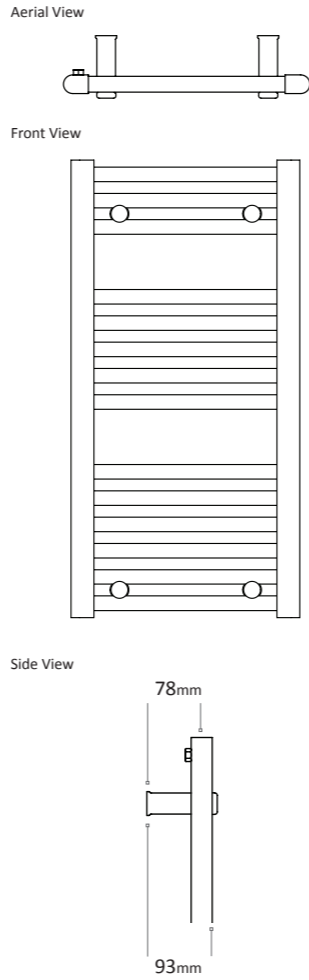

Amur

15 Year Warranty
Radiators

Electric Options
See page 285

Straight Vertical

	Height mm	Width mm	Elements	Watts	BTU's	
Chrome						
AMFL08030CP	800	300	14	117	604	£136.99
AMFL08040CP	800	400	14	226	771	£162.99
AMFL08050CP	800	500	14	275	938	£169.99
AMFL08060CP	800	600	14	324	1105	£191.99
AMFL10050CP	1000	500	18	351	1198	£220.99
AMFL10060CP	1000	600	18	414	1413	£241.99
AMFL12030CP	1200	300	22	273	931	£193.99
AMFL12040CP	1200	400	22	350	1194	£231.99
AMFL12050CP	1200	500	22	428	1460	£243.99
AMFL12060CP	1200	600	22	505	1723	£269.99
AMFL15050CP	1500	500	28	534	1822	£299.99
AMFL15060CP	1500	600	28	631	2153	£337.99
AMFL18040CP	1800	400	34	521	1778	£305.99
AMFL18050CP	1800	500	34	638	2177	£350.99
AMFL18060CP	1800	600	34	754	2573	£394.99

Amur Features

- Straight multirail available as vertical or horizontal versions
- 25mm horizontal tubes
- Flat tops and rear air-vent
- Available in multiple sizes

Code	Height mm	Width mm	Elements	Watts	BTU's	
Chrome						
AMFL01	400	1000	7	200	682	£197.99
AMFL02	500	1000	9	256	873	£226.99
AMFL03	600	1000	10	288	983	£245.99

Ural

15 Year Warranty
Radiators

Electric Options
See page 285

Curved Vertical

	Height mm	Width mm	Elements	Watts	BTU's	
Chrome						
URCL08050CP	800	500	14	275	938	£186.99
URCL08060CP	800	600	14	324	1105	£212.99
URCL10050CP	1000	500	18	351	1198	£224.99
URCL10060CP	1000	600	18	414	1413	£246.99
URCL12050CP	1200	500	22	428	1460	£263.99
URCL12060CP	1200	600	22	505	1723	£287.99
URCL15050CP	1500	500	28	534	1822	£321.99
URCL15060CP	1500	600	28	631	2153	£357.99
URCL18050CP	1800	500	34	638	2177	£366.99
URCL18060CP	1800	600	34	754	2573	£418.99

Ural Features

- Curved version of the straight multirail Amur
- 25mm horizontal tubes
- Flat tops and rear air-vent
- Available in multiple sizes