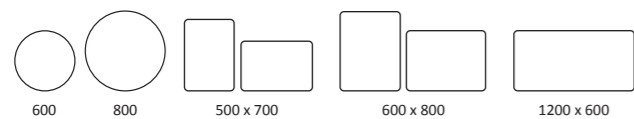

Frosted outer rim