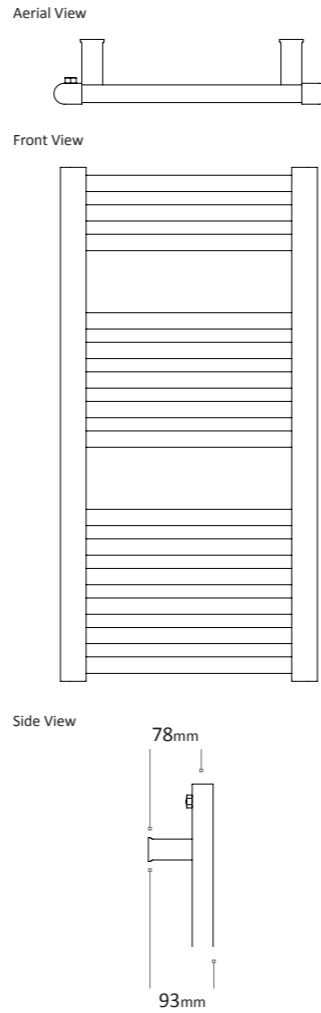

Elbe Features

- Straight multirail available in nine modern contemporary colours
- 25mm horizontal tubes
- Flat tops and rear air-vent
- Available in multiple sizes