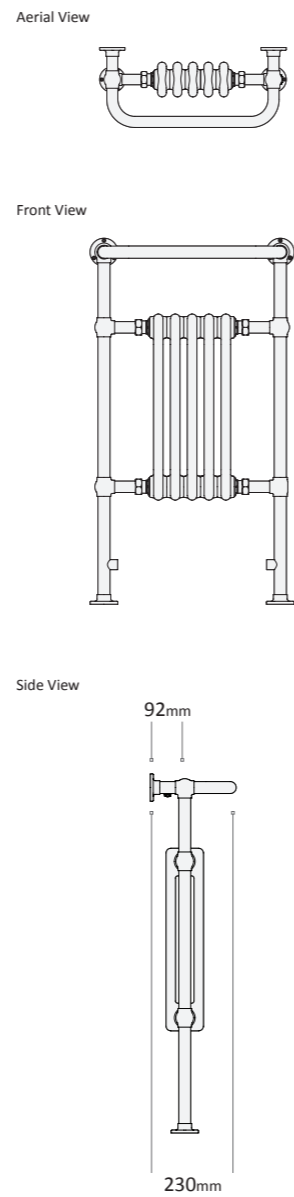

15 Year Warranty
Radiators

Traditional

	Height mm	Width mm	Elements	Watts	BTU's	
Chrome with White Column						
MDLELAN001C	963	538	1	392	1338	£829.99
MDLELAN002C	963	673	1	554	1890	£984.99
MDLELAN003C	963	763	1	653	2228	£1157.99

Elan Features

- A combination of towel warmer and radiator
- High quality steel
- Available in three sizes
- Available with a chrome frame and white inset radiator