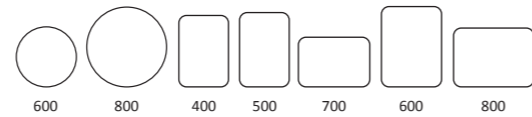

Guthrie Mirrors

Guthrie Features

With its backlit design, our Guthrie mirrors illuminate your wall finish to give a statement look in any bathroom. Using the integrated infrared sensor you can adjust the colour changing LEDs to suit any space. Ranging from a relaxing warm white to a cool functional daylight white, Guthrie can be set to match any time of day or task.

- Backlit only
- Heated demister pad
- Brightness control
- Portrait or landscape
- IP44 Rated: Suitable for use in bathrooms

MDLF074	400 Mirror	400(w) x 800(h) x 27(d) mm	£366.99
MDLF075	500 Mirror	500(w) x 700(h) x 27(d) mm	£380.99
MDLF076	600 Mirror	600(w) x 800(h) x 27(d) mm	£408.99
MDLF077	Circular 600	600Ø x 27(d) mm	£380.99
MDLF078	Circular 800	800Ø x 27(d) mm	£437.99

Dey Mirrors

Dey Features

Discover invisible lighting hidden behind Dey's diffuser technology. On our black finished option when the product is off, the mirror appears to have a solid black frame but once turned on, the functional, inward facing lighting illuminates your face.

- Touch sensor
- Heated demister
- Inward facing lighting
- Black diffuser - Black Frame
- White diffuser - Brass Frame
- IP44 Rated: Suitable for use in bathrooms

Brass	Black			Brass	Black
MDLF080	MDLF079	500 Mirror	500(w) x 700(h) x 42(d) mm	£554.99	£497.99
MDLF082	MDLF081	600 Circular	600Ø x 42(d) mm	£468.99	£426.99
MDLF084	MDLF083	800 Circular	800Ø x 42(d) mm	£625.99	£568.99

Bato Mirrors

Bato Features

Designed with neatly hidden charging options including a two-pin shaver socket and a USB socket, you can easily keep your toothbrushes or shavers fully topped up using our Bato mirror. The thin perimeter lighting gives a sharp look whilst still offering plenty of functional lighting and the touch sensor keeps the illumination.