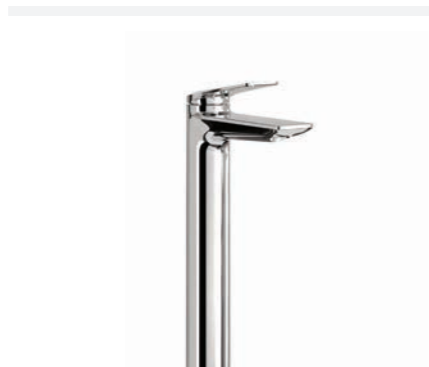

HP ●

Floor Standing Bath Shower Mixer
Brushed Brass Finish
INF.STORM.009BB **£980.99**

Basin Mixer Brushed Brass

Ice Chrome

LP ●

Mono Basin Mixer
Chrome Finish
INF.ICE.110CP **£220.99**

LP ●

Tall Basin Mixer
Chrome Finish
INF.ICE.112CP **£298.99**