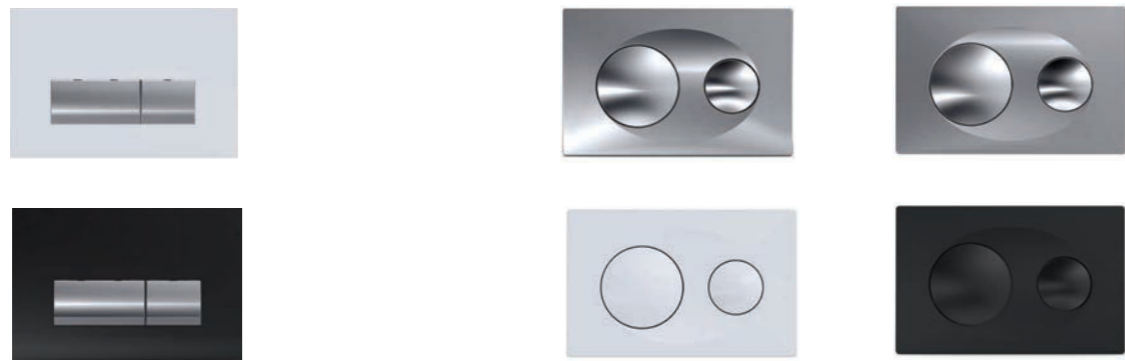

Vivente Plate

White Gloss - INF1218 **£115.99**
Black Glass - INF1219 **£115.99**

Orbi Plate

Gloss chrome - INF1225 **£42.99**
Matt Chrome - INF1224 **£42.99**
White - INF1226 **£42.99**
Black - INF1227 **£42.99**