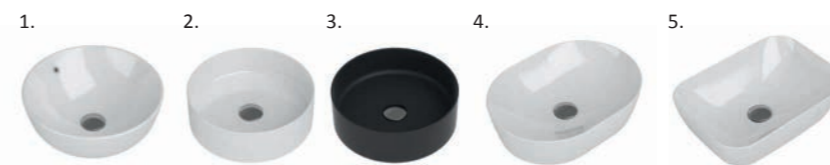

Countertop Basins

1.	MDLA328	Arpi Round Basin	390(w) x 390(h) x 155(d) mm	£158.99
2.	MDLA329	Chala Round Basin - White	355(w) x 355(h) x 120(d) mm	£179.99
3.	MDLA330	Chala Round Basin - Black	355(w) x 355(h) x 120(d) mm	£287.99
4.	MDLA331	Teli Pill Basin*	490(w) x 355(h) x 130(d) mm	£215.99
5.	MDLA333	Mead Rectangular Basin*	460(w) x 320(h) x 150(d) mm	£215.99

* Not compatible with the 500mm units.