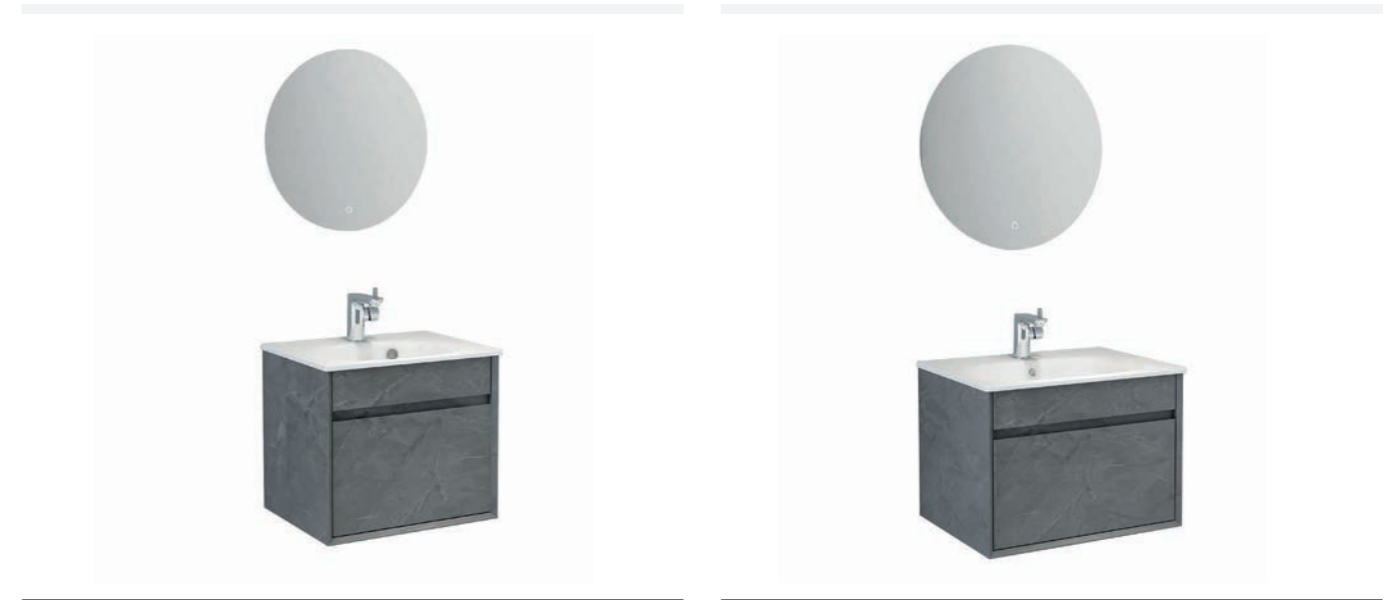

Cheviot Finish Options