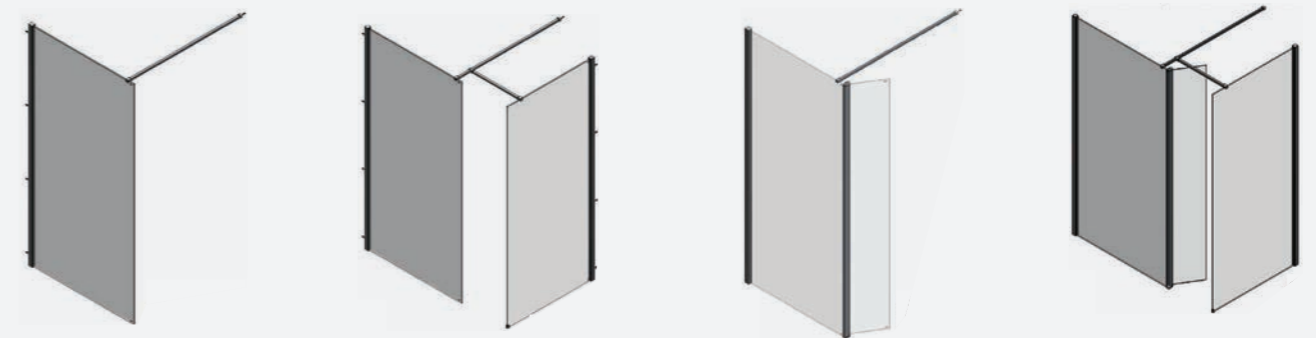

Wetroom Panel Combinations

Combination 1

- Wetroom Panel

Combination 2**

- Wetroom panel with wetroom side panel

Combination 3

- Wetroom panel plus hinged deflector

Combination 4**

- Wetroom panel plus hinged deflector with wetroom side panel