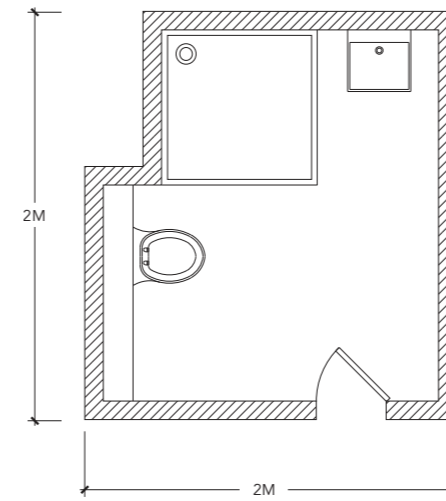

Notes and Plotter

En-suite

Transform your en-suite into a tranquil retreat with modular furniture options that maximise every inch of additional space. Custom-made solutions can perfectly complement the individual needs of your bathroom, delivering a bespoke look with maximum storage capacity to contain your clutter.