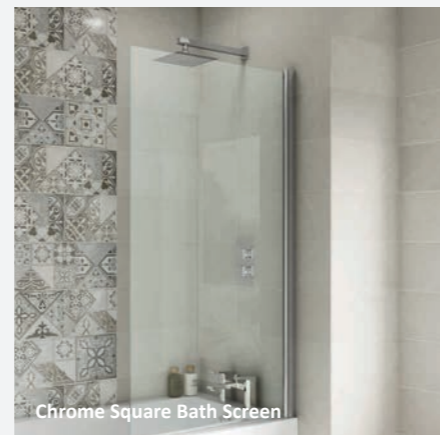

Square Black Framed Bath Screen

Brushed Brass Round Bath Screen

Chrome Square Bath Screen

Bath Screens

INSC01	Chrome Square Bath Screen	1430 x 785 mm	£187.99
INSC02	Chrome Round Bath Screen	1435 x 785 mm	£187.99
INSC03	Black Square Bath Screen	1400 x 785 mm	£215.99
INSC04	Black Round Bath Screen	1435 x 785 mm	£215.99
INSC05	Black Square Framed Bath Screen	1435 x 785 mm	£244.99
INSC06	Brushed Brass Square Bath Screen	1435 x 785 mm	£214.99
INSC07	Brushed Brass Round Bath Screen	1435 x 785 mm	£214.99