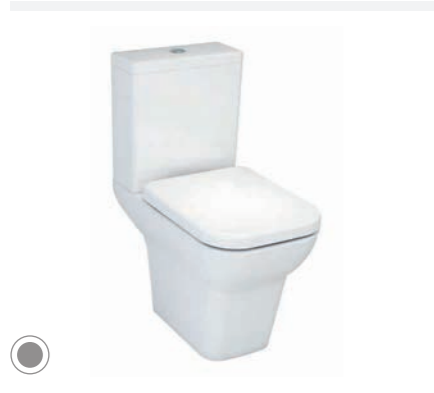

Chiltern

3 Year Warranty	5 Year Warranty	25 Year Warranty
Cistern Internals	Toilet Seats	Sanitaryware

Close Coupled Pan and Cistern
360(w) x 790(h) x 620(d) mm
IFCHIWC01 **£290.98**
Dual Flush Cistern - IFCHI20A0 **£79.99**
Pan with Fixings - IFCHI10A0 **£210.99**