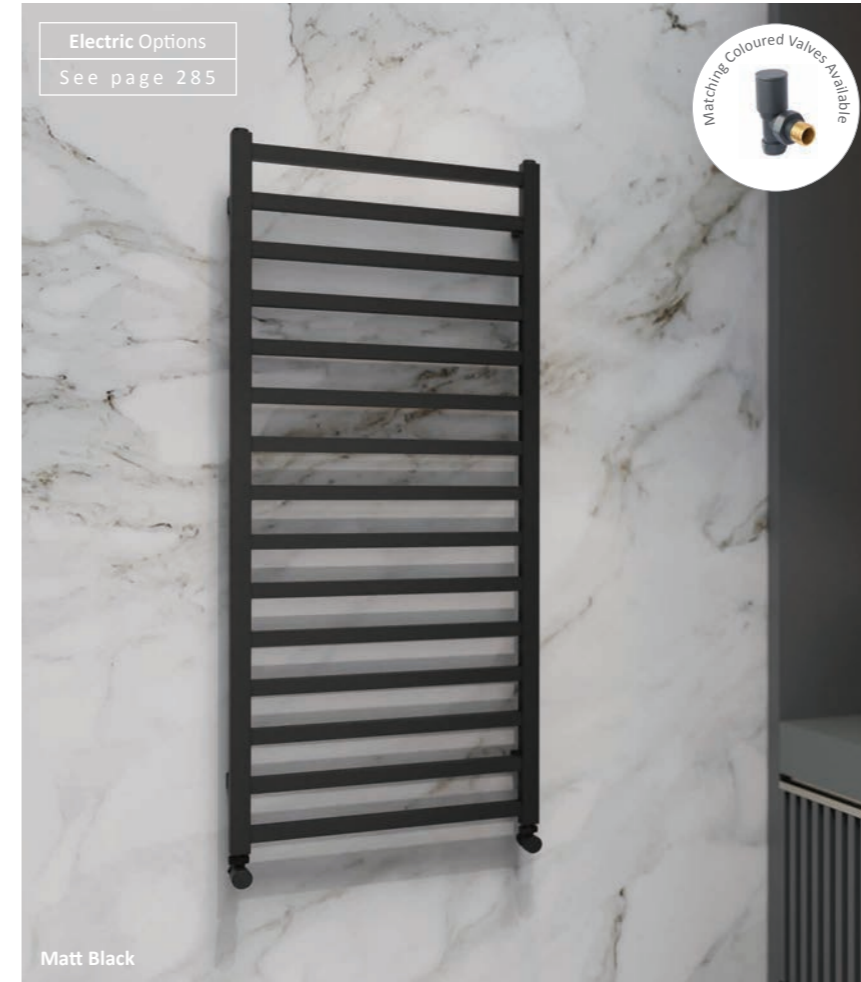

Straight Vertical

	Height mm	Width mm	Elements	Watts	BTU's	
Chrome						
MDLSHAN001C	1000	500	12	257	877	£466.99
MDLSHAN002C	1165	500	15	314	1071	£507.99
MDLSHAN003C	1165	600	15	365	1245	£559.99
MDLSHAN004C	1700	500	20	434	1481	£682.99
MDLSHAN005C	1700	600	20	520	1774	£755.99
White						
MDLSHAN001W	1000	500	12	409	1396	£310.99
MDLSHAN002W	1165	500	15	420	1433	£342.99
MDLSHAN003W	1165	600	15	437	1491	£373.99
MDLSHAN004W	1700	500	20	501	1709	£435.99
MDLSHAN005W	1700	600	20	601	2051	£445.99
Colour						
MDLSHAN001	1000	500	12	409	1396	£519.99
MDLSHAN002	1165	500	15	420	1433	£542.99
MDLSHAN003	1165	600	15	437	1491	£563.99
MDLSHAN004	1700	500	20	501	1709	£692.99
MDLSHAN005	1700	600	20	601	2051	£722.99

Please ensure your selected colour number and name is included on your order. E.g. for an 1000 x 500mm Towel Rail Matt Black quote the code MDLSHAN001MB. Order your matching valves the same way by adding the colour after the code.

15 Year Warranty
Radiators