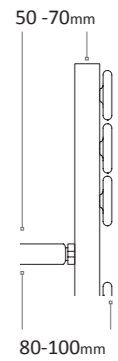

80-100mm

Flat

	Height mm	Width mm	Elements	Watts	BTU's	
Chrome						
INPON001C	950	500	9	268	915	£443.99
INPON002C	1213	500	14	321	1069	£752.99
Anthracite						
INPON001A	840	500	8	405	683	£464.99
INPON002A	1213	500	14	590	2014	£581.99
Brushed Brass						
INPON001BB	840	500	8	299	1021	£671.99
INPON002BB	1213	500	12	447	1526	£877.99

Ponte Features

- Modern design
- Exceptional heat output
- Comes with screw fixings