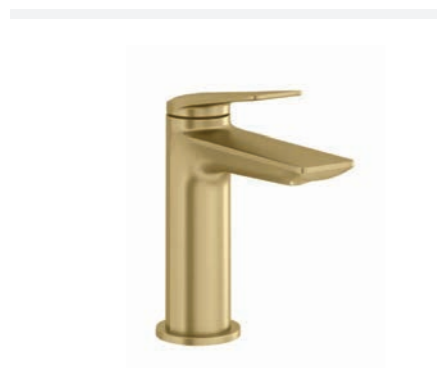

Ice Brushed Brass

LP ●

Mono Basin Mixer
Brushed Brass Finish
INF.ICE.110BB **£244.99**