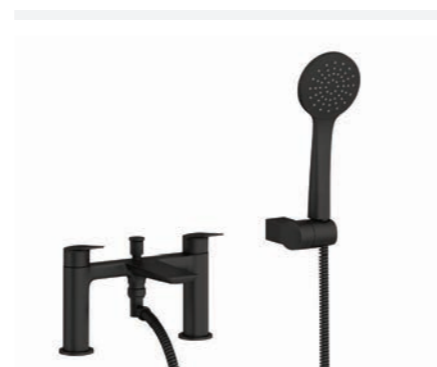

MP ●

Bath Shower Mixer 2 Tap Hole
Chrome Finish
INF.ICE.113CP **£489.99**

Ice Matt Black

LP ●

Mono Basin Mixer
Matt Black Finish
INF.ICE.110MB **£244.99**

LP ●

Tall Basin Mixer
Matt Black Finish
INF.ICE.112MB **£333.99**