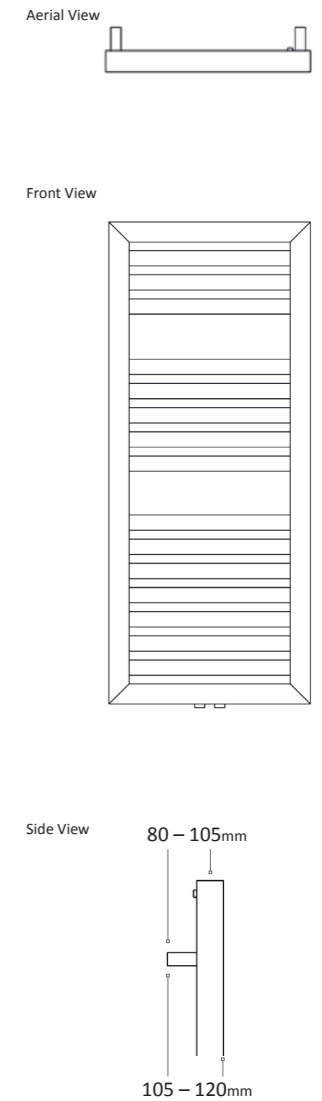

15 Year Warranty
Radiators