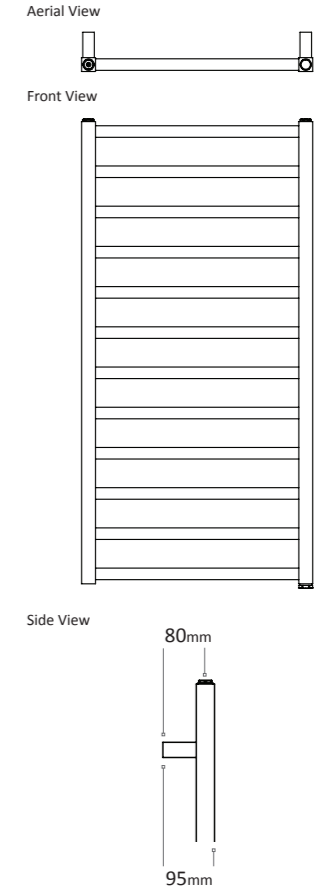

Shannon Features

- Square towel warmer
- Equally spaced cross bars
- Available in a chrome, white or colour finish
- Available in multiple sizes