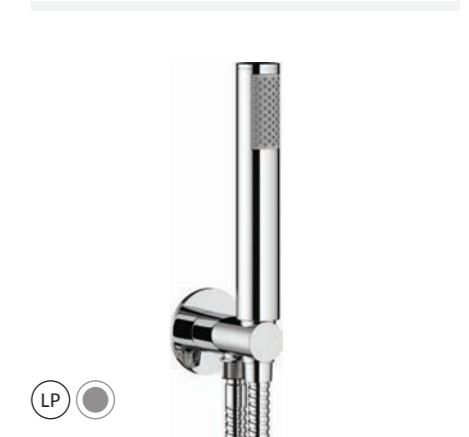

With Diverter - INF.STORM.023CP
Without Diverter - INF.STORM.024CP

£514.99
£525.99

Shower Kit and Wall Outlet
Chrome Finish
INF.STORM.963CP