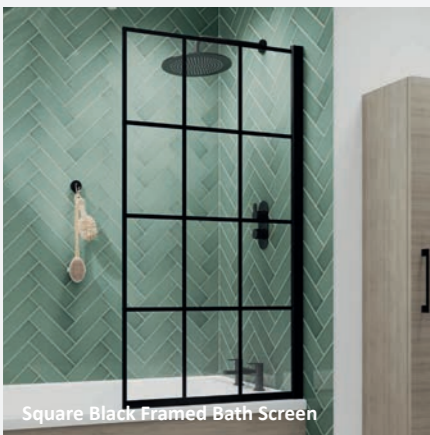

Brushed Brass Round Bath Screen

Square Black Framed Bath Screen