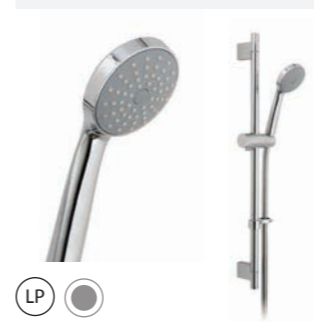

Low Pressure Shower | Medium Pressure Bath.

LP
MP

Salto 2 Outlet Thermostatic Concealed Shower Valve
MDL-SAL-012 **£402.99**

Low Pressure Shower | Medium Pressure Bath.

LP
MP

Salto 3 Outlet Thermostatic Concealed Shower Valve
MDL-SAL-013 **£425.99**

LP

Marlowe Single Function Slide Rail Kit
MDL-MAR-025 **£74.99**

LP

Nerida Multi-Function Slide Rail Kit
MDL-NER-026 **£109.99**

LP

Salto Single Function Slide Rail Kit
MDL-SAL-025 **£125.99**

LP

Pella Single Function Slide Rail Kit
MDL-PEL-025 **£59.99**