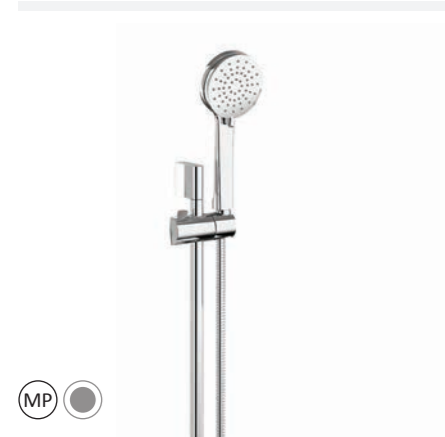

Storm Chrome Showers

Shower Set with Outlet Elbow
Chrome Finish
INF.STORM.053CP

£134.99