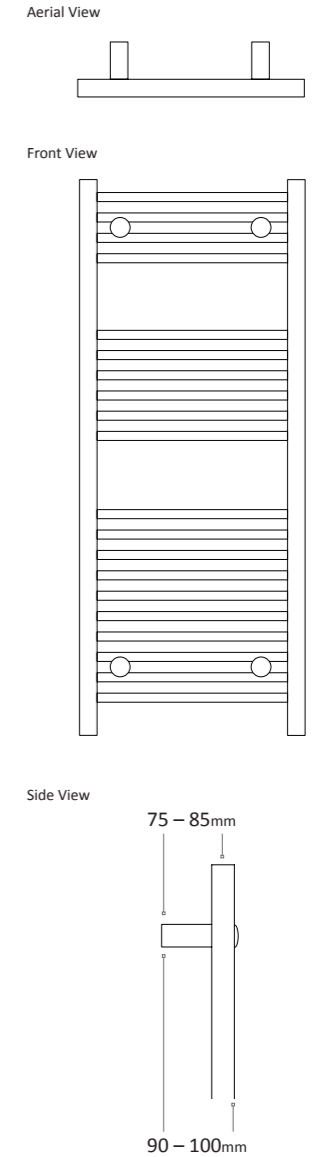

2 Year Warranty
Electric Towel Rails