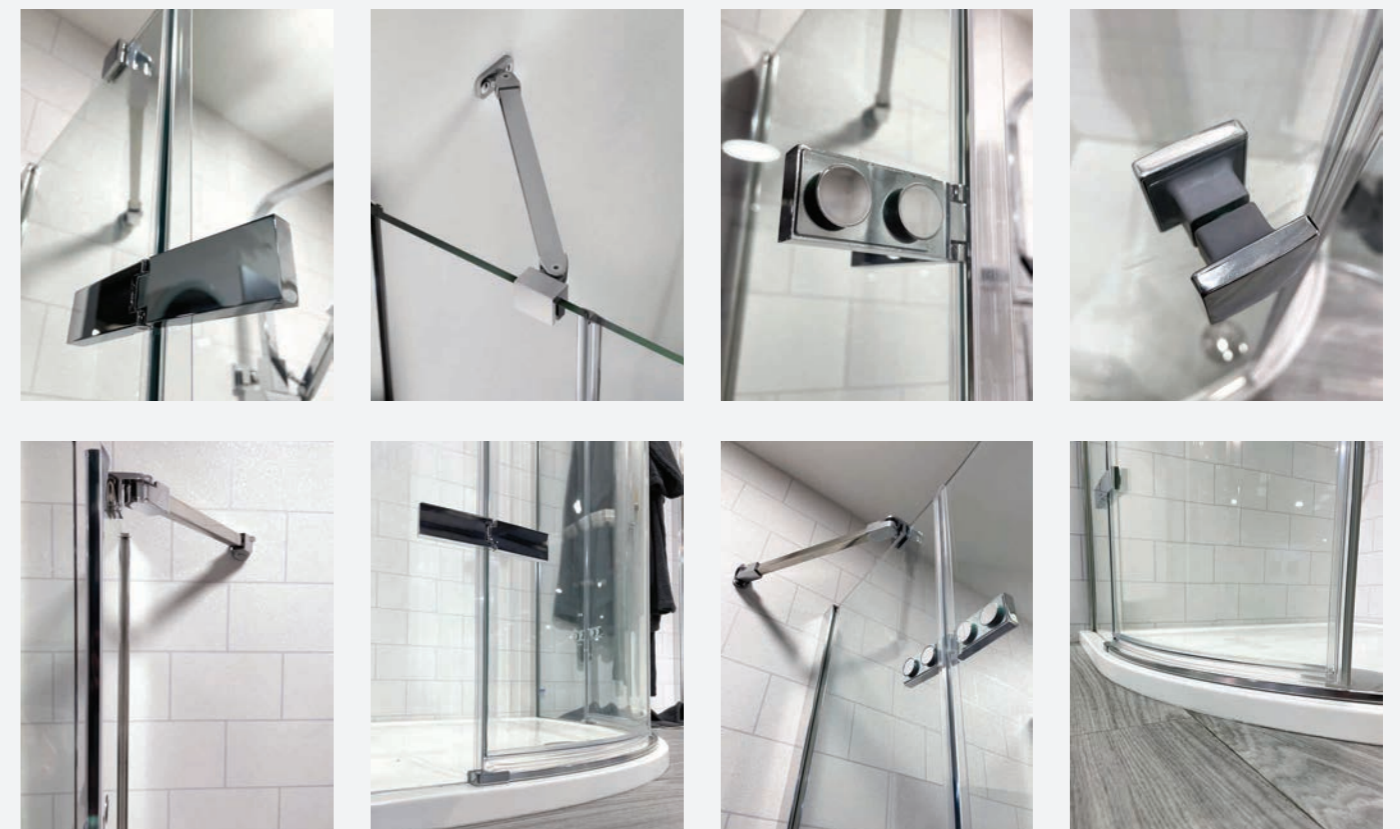

Enamour 8mm Frameless Hinged Door Features

Beautifully minimal, the Enamour 8mm hinged door incorporates flush fit hinges and a metal handle with tactile soft-touch inlay into a sleek and frameless design. Push-fit profiles ensure easy and quick installation.

- Height: 2000mm
- Thickness: 8mm
- Frameless design for a minimal look
- Anticalc coating for easy cleaning
- Chrome flush-fit hinges
- Chrome metal handles with soft touch inlay
- Adjustable brace bar
- Push fit profiles – easy to fit

Corner and Alcove Fitting

Right or left handing hinge must be specified.

Size mm	Adjustment Alcove mm	Adjustment Corner mm	Door Aperture mm	Code	
Sliding Door					
800 LH Hinged	785 – 805	N/A	484	IN00584	£989.99
800 RH Hinged	785 – 805	N/A	484	IN00591	£989.99
900 LH Hinged	885 – 905	N/A	584	IN00607	£1051.99
900 RH Hinged	885 – 905	N/A	584	IN00614	£1051.99
Side Panel					
800	N/A	768 – 788	N/A	IN00621	£469.99
900	N/A	868 – 888	N/A	IN00638	£494.99

Enamour 8mm Frameless Two Door Hinged Quadrant Features

Timeless, the Enamour 8mm Two Door Quadrant elegantly blends beautifully curved doors, flush-fit hinges and a metal handle with tactile soft-touch inlay into a sleek frameless design. Push-fit profiles ensure easy and quick installation.

- Height: 2000mm
- Thickness: 8mm
- Frameless design for a minimal look
- Anticalc coating for easy cleaning
- Chrome flush-fit hinges
- Chrome metal handles with soft touch inlay
- Adjustable brace bar
- Push fit profiles – easy to fit

Corner and Alcove Fitting