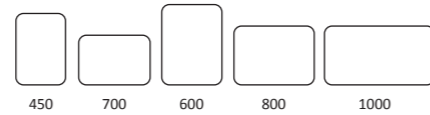

Palma Mirrors

Palma Features

Our Palma mirrors feature a rounded corner design with LED framed lighting, controlled effortlessly by sensor technology. Palma is available in three sizes which can be position either portrait or landscape to fit your space, all of which include demister technology.

- Contactless controls
- Heated demister
- Slim depth
- Portrait or landscape
- IP44 Rated: Suitable for use in bathrooms

MDLF023	450 Mirror	450(w) x 700(h) x 25(d) mm	£252.99
MDLF024	600 Mirror	600(w) x 800(h) x 25(d) mm	£297.99
MDLF025	1000 Mirror	1000(w) x 600(h) x 25(d) mm	£327.99

Cadiz Mirrors

Cadiz Features

Featuring a rounded corner frame, our slim Cadiz mirror is available in five sizes, which can be styled landscape or portrait depending on your space and needs. Cadiz also offers easy to use contactless lighting controls, as well as our heated demister pad technology.

- Contactless controls
- Heated demister
- Slim depth
- Available in five shapes and sizes
- IP44 Rated: Suitable for use in bathrooms

MDLF072	Circular 600	600Ø x 26(d) mm	£411.99
MDLF073	Circular 800	800Ø x 26(d) mm	£514.99
MDLF026	450 Mirror	450(w) x 700(h) x 26(d) mm	£297.99
MDLF027	600 Mirror	600(w) x 800(h) x 26(d) mm	£357.99
MDLF028	1000 Mirror	1000(w) x 600(h) x 26(d) mm	£372.99

Nicosia Mirrors

Nicosia Features

Nicosia features a slim, stylish black frame and bordered LED lighting which is effortlessly controlled by touch sensor. Also includes demister pad technology, making steamy bathroom mirrors a thing of the past.

- Touch sensor
- Heated demister
- Slim depth
- Portrait or landscape
- IP44 Rated: Suitable for use in bathrooms

MDLF034	Circular Mirror	600(w) x 600(h) x 23(d) mm	£372.99
MDLF035	Rectangular Mirror	450(w) x 700(h) x 23(d) mm	£372.99

Boom Mirrors

5 Year Warranty
Mirrors