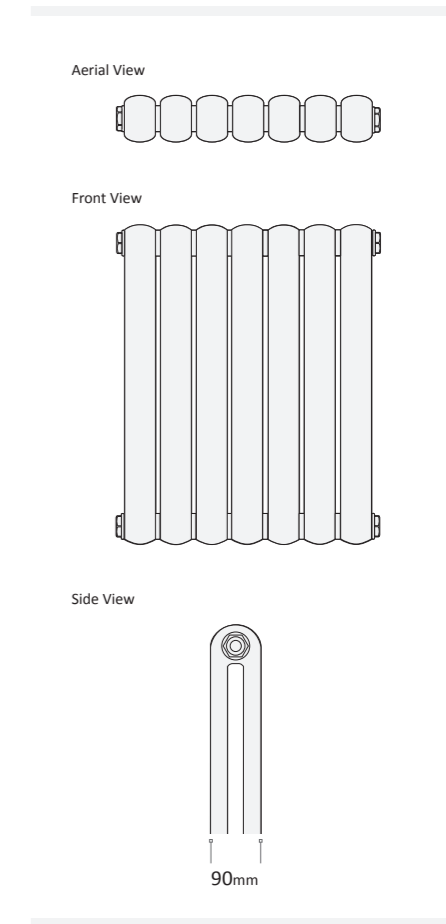

Isla

15 Year Warranty
Radiators

Contemporary Vertical and Horizontal

	Height mm	Width mm	Elements	Watts	BTU's		Height mm	Width mm	Elements	Watts	BTU's		
White							Anthracite						
MDLISLA001W	450	506	7	398	1358	£407.99	MDLISLA001A	450	506	7	398	1358	£407.99
MDLISLA002W	450	784	11	625	2132	£566.99	MDLISLA002A	450	784	11	625	2133	£566.99
MDLISLA003W	450	993	14	796	2716	£848.99	MDLISLA003A	450	993	14	796	2716	£848.99
MDLISLA004W	450	1202	17	966	3296	£989.99	MDLISLA004A	450	1202	17	966	3296	£989.99
MDLISLA005W	550	506	7	505	1723	£469.99	MDLISLA005A	550	506	7	505	1723	£469.99
MDLISLA006W	550	784	11	793	2705	£646.99	MDLISLA006A	550	784	11	793	2706	£646.99
MDLISLA007W	550	993	14	1009	3443	£918.99	MDLISLA007A	550	993	14	1009	3443	£918.99
MDLISLA008W	550	1202	17	1226	4183	£1139.99	MDLISLA008A	550	1202	17	1226	4183	£1139.99
MDLISLA009W	1800	230	3	922	3147	£467.99	MDLISLA009A	1800	230	3	922	3146	£467.99
MDLISLA010W	1800	370	5	1538	5245	£743.99	MDLISLA010A	1800	370	5	1538	5248	£743.99
MDLISLA011W	1800	510	7	2153	7344	£997.99	MDLISLA011A	1800	510	7	2153	7346	£997.99

	Length mm	Width mm	
Towel Bar			
MDLISLATB001 (Add A for anthracite, W for white or C for chrome)	200	60	£95.99
MDLISLATB002 (Add A for anthracite, W for white or C for chrome)	340	60	£95.99
MDLISLATB003 (Add A for anthracite, W for white or C for chrome)	480	60	£95.99

Isla Features

- Vertical radiator with a modern twist
- High heat output
- Available in multiple sizes
- Available in both white and anthracite