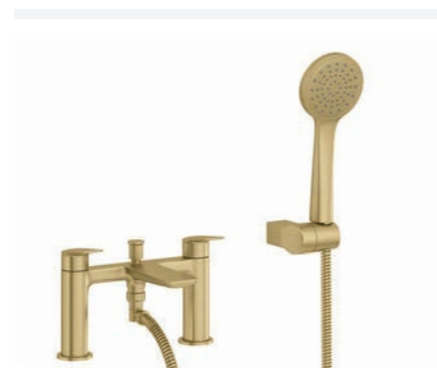

MP ●

Bath Shower Mixer 2 Tap Hole
Matt Black Finish
INF.ICE.113MB **£566.99**

Ice Brushed Brass

LP ●

Mono Basin Mixer
Brushed Brass Finish
INF.ICE.110BB **£244.99**

LP ●

Tall Basin Mixer
Brushed Brass Finish
INF.ICE.112BB **£333.99**