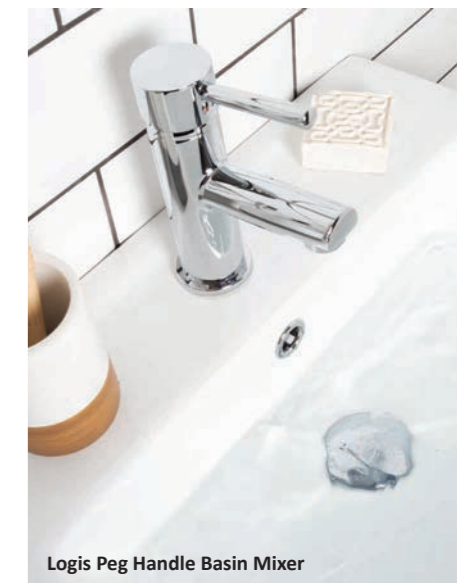

Peg Handle Bath Pillar Taps
Chrome Finish
INF-LGS-003 **£108.99**

Gradian Square Basin Mixer

Peg Handle Bath Filler
Chrome Finish
INF-LGS-004 **£155.99**

Peg Handle Bath Shower Mixer
Chrome Finish
INF-LGS-005 **£175.99**