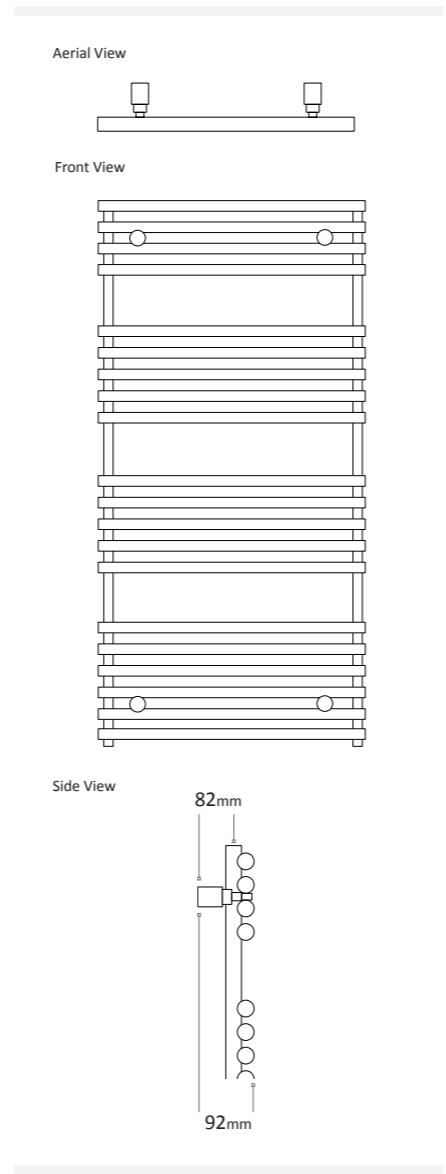

5 Year Warranty
Towel Rails

Straight

	Height mm	Width mm	Elements	Watts	BTU's	
TT: Titane | Anthracite						
TON07005005	675	496	13	347	1184	£273.99
TON10005005	1035	496	20	518	1767	£324.99
TON14005005	1355	496	26	666	2271	£371.99
TON14006005	1355	596	26	786	2680	£407.99
TON16005005	1635	496	31	795	2710	£408.99
TON16006005	1635	596	31	938	3198	£451.99
TT Lux: Quartz White | Matt Black | Gold Look | Pacific Blue | Hammered Black Silver | Blush Pink						
TONL07005005	675	496	13	347	1184	£273.99
TONL10005005	1035	496	20	518	1767	£324.99
TONL14005005	1335*	496	26	666	2272	£371.99
TONL14006005	1355	596	26	786	2682	£407.99
TONL16005005	1635*	496	31	795	2713	£408.99
TONL16006005	1635	596	31	938	3200	£451.99

Please ensure your selected colour number and name is included on your order. E.g. for an 675 x 496mm Towel Rail Matt Black quote the code TON0700500MB.
*Gold Look, Pacific Blue, Hammered Black Silver and Blush Pink only available in 1335 x 496mm and 1635 x 496mm.

Tone Features

- Outputs tested to EN442
- All products CE approved
- High quality materials and engineering
- Dual energy options