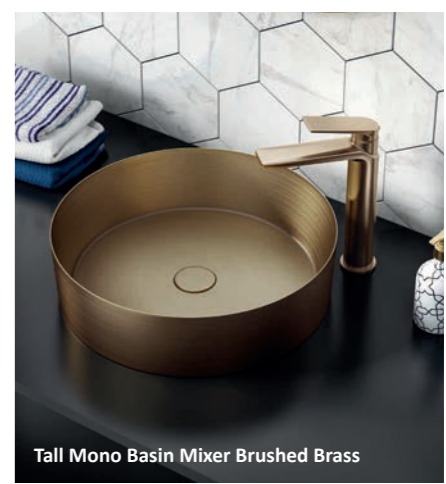

LP

Tall Mono Basin Mixer
Brushed Brass Finish
MDLLAZ012

£259.99

LP

Deck Mounted 2 Hole Bath Filler
Brushed Brass Finish
MDLLAZ015

£284.99

LP

Deck Mounted 2 Hole Bath Shower Mixer
Brushed Brass Finish
MDLLAZ003

£321.99

Tall Mono Basin Mixer Brushed Brass

Mini Basin Mixer including Clicker Waste
Chrome Finish
MDL-PEL-202 **£133.99**

Basin Mixer Including Clicker Waste
Chrome Finish
MDL-PEL-001 **£133.99**

Deck Mounted 2 Hole Bath Filler
Chrome Finish
MDL-PEL-204 **£229.99**