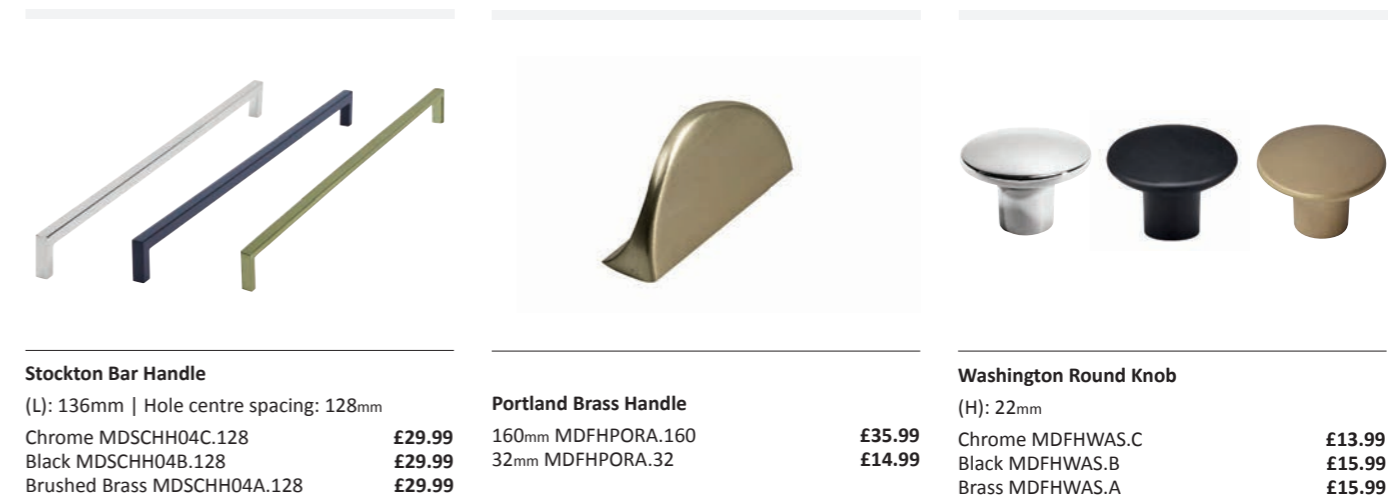

Select your door style, Flush, Shaker or Formed and your finish colour.

Standard Depth Units – 353mm | Slim Depth Units – 218mm

02 | Handle Options

Select from a choice of seven handle styles.

Fitted Furniture