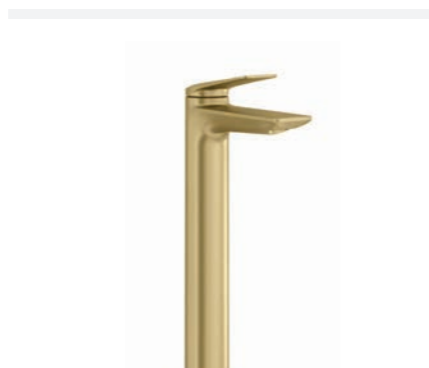

MP ●

Bath Shower Mixer 2 Tap Hole
Matt Black Finish
INF.ICE.113MB **£566.99**

Ice Brushed Brass

LP ●

Mono Basin Mixer
Brushed Brass Finish
INF.ICE.110BB **£244.99**

LP ●

Tall Basin Mixer
Brushed Brass Finish
INF.ICE.112BB **£333.99**