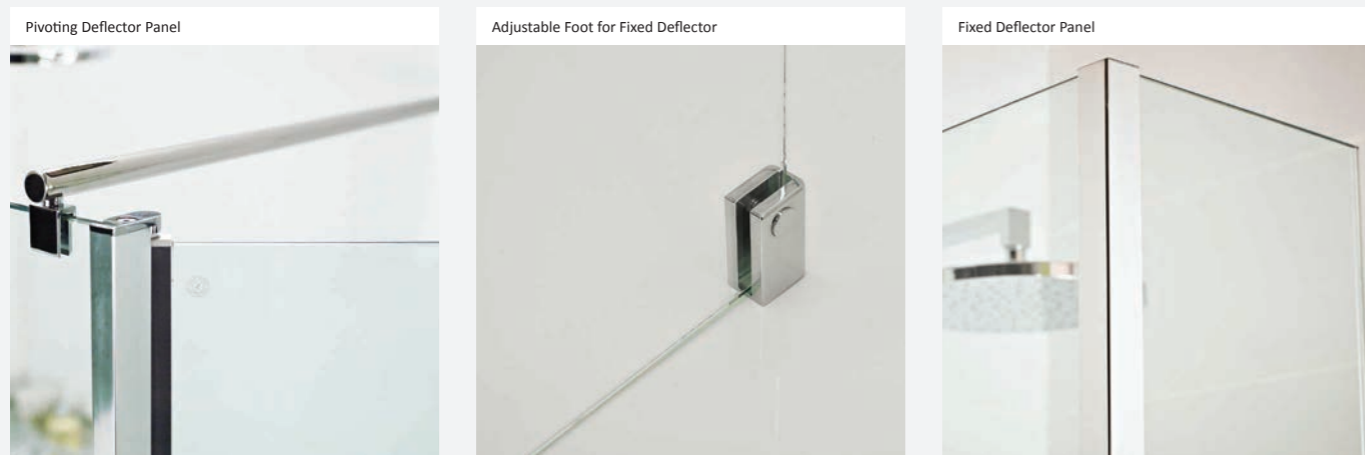

Round Brace Bars

Square Brace Bars

Deflector Panel Features

Deflector panels can be added to your wetroom panel to increase the water integrity for your wetroom. Select between fixed or pivoting deflector panels. The pivoting deflector panel rotates through 180° with a smooth pivot motion, it is reversible and when not in use be folded flat against the glass to improve access into the shower. The fixed deflector panel is supplied with a chromed brass foot with a soft rubber base which is cut down to size on site to suit the shower tray, with a height of 2000mm and available in 8mm or 10mm glass thickness the deflector panel makes it an ideal addition to your wetroom.

Description	Size mm	Silver Code	Black	Brushed Brass	Brushed Nickel	
Round Brace Bars (only available in Bright Silver finish)						
Low Level Brace Kit*	1030	MBBK4590				£101.99
Side Panel Brace Kit (use with LBBK4590)	1000	MBBKT90				£101.99
Ceiling Brace Kit	1030	MBBKC50				£97.99
Floor to Ceiling Brace Kit	2700 (h)	MF2C8KIT				£109.99
Low Level Brace Kit (90° only)	1030	MBBK90				£50.99
Square Brace – Bright Silver Finish						
Low Level Brace Kit*	1030	MBBK4590SQ	•	•	•	£101.99
Side Panel Brace Kit (use with LBBK4590)	1000	MBBKT90SQ	•	•	•	£101.99
Ceiling Brace Kit	1030	MBBKC50SQ	•	•	•	£97.99
Floor to Ceiling Brace Kit	2700 (h)	MF2C8KITSQ	•			£109.99