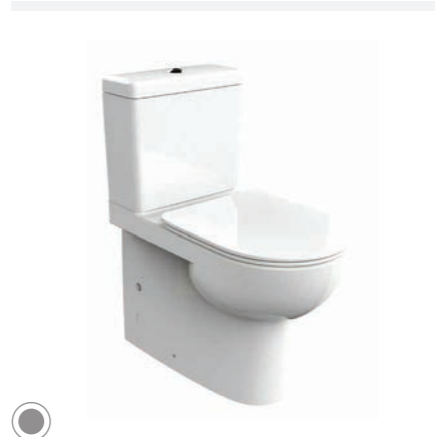

Soft Close Seat for use with Hope Pans.

Toilet Seat

386(w) x 50(h) x 432(d) mm

Soft Close - Z801156405

£65.99

Comfort Height Soft Close - Z3479B00U

£61.99

Comfort Height Pan and Cistern