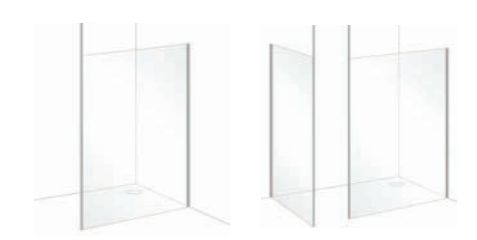

Corner Panel with Floor to Ceiling Brace Kit

x2 Corner Panels with x2 Floor to Ceiling Brace Kits

Due to the nature of the product water integrity cannot be guaranteed – please consult your installer.