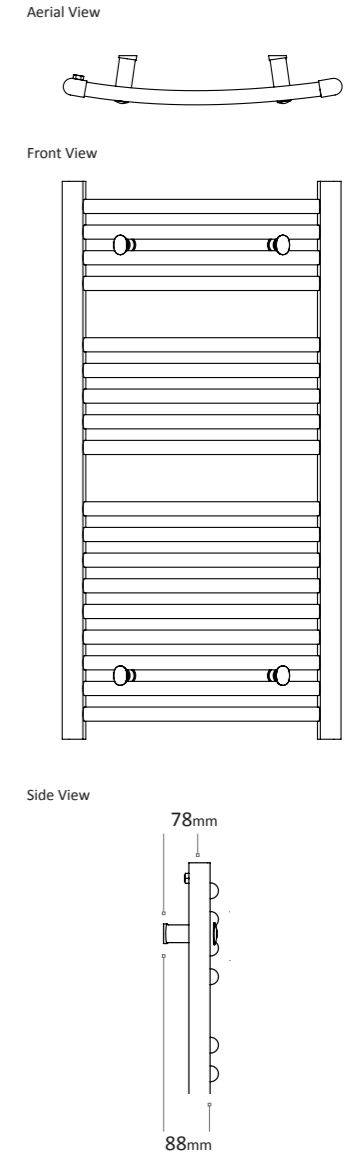

Curved Vertical

	Height mm	Width mm	Elements	Watts	BTU's	
Chrome						
URCL08050CP	800	500	14	275	938	£186.99
URCL08060CP	800	600	14	324	1105	£212.99
URCL10050CP	1000	500	18	351	1198	£224.99
URCL10060CP	1000	600	18	414	1413	£246.99
URCL12050CP	1200	500	22	428	1460	£263.99
URCL12060CP	1200	600	22	505	1723	£287.99
URCL15050CP	1500	500	28	534	1822	£321.99
URCL15060CP	1500	600	28	631	2153	£357.99
URCL18050CP	1800	500	34	638	2177	£366.99
URCL18060CP	1800	600	34	754	2573	£418.99

Ural Features

- Curved version of the straight multirail Amur
- 25mm horizontal tubes
- Flat tops and rear air-vent
- Available in multiple sizes