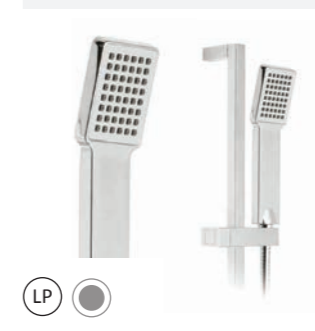

LP

Marlowe Single Function Slide Rail Kit
MDL-MAR-025 **£74.99**

LP

Nerida Multi-Function Slide Rail Kit
MDL-NER-026 **£109.99**

LP

Salto Single Function Slide Rail Kit
MDL-SAL-025 **£125.99**

LP

Pella Single Function Slide Rail Kit
MDL-PEL-025 **£59.99**