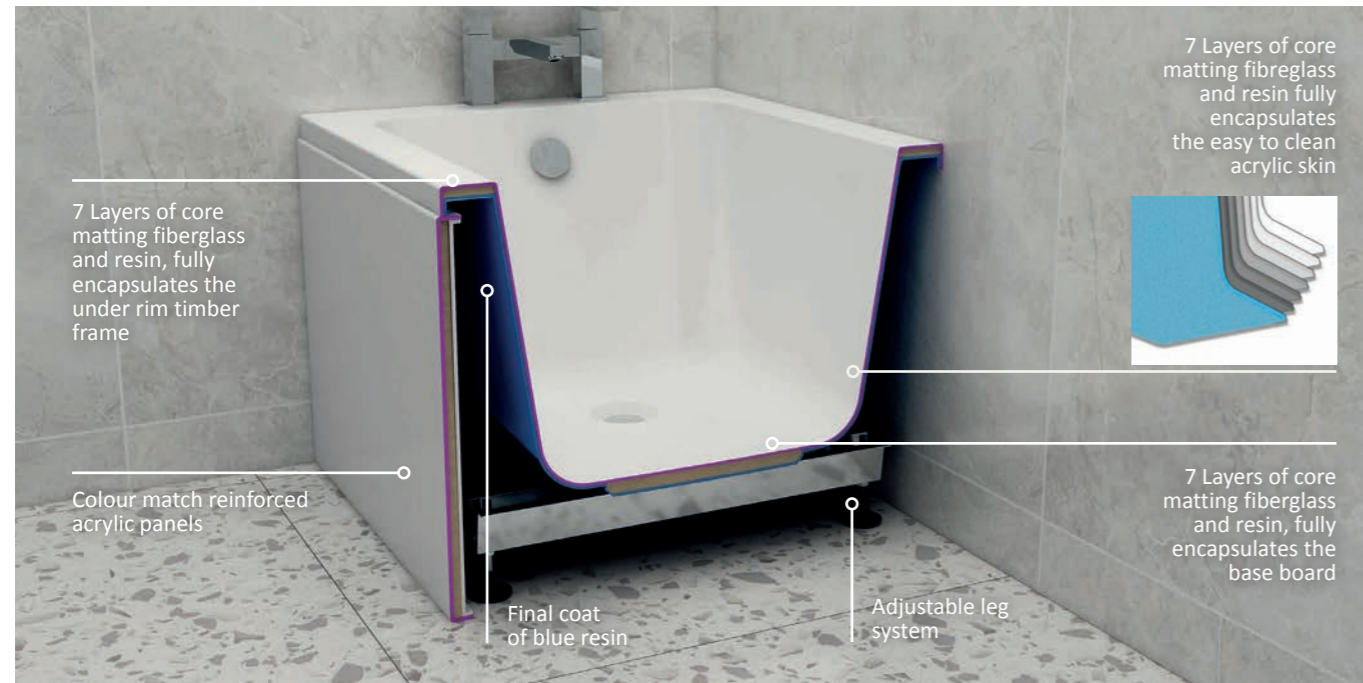

Serra Freestanding Baths

Lifetime Warranty
Baths

Serra Features

- Cannot be drilled for tapholes
- Available in three luxury finishes
- 4 mm Acrylic
- Integrated overflow

MDLSER001	1805mm Freestanding Bath Copper	1805 x 785 mm	£3514.99
MDLSER002	1805mm Freestanding Bath Silver	1805 x 785 mm	£3514.99
MDLSER003	1805mm Freestanding Bath Gold	1805 x 785 mm	£3514.99
MDLSER004	1695mm Freestanding Bath Copper	1695 x 750 mm	£3514.99
MDLSER005	1695mm Freestanding Bath Silver	1695 x 750 mm	£3514.99
MDLSER006	1695mm Freestanding Bath Gold	1695 x 750 mm	£3514.99

Zagros Freestanding Baths

Zagros Features

- Cannot be drilled for tapholes
- Available in three luxury finishes
- 4mm Acrylic
- Integrated overflow

MDLZAG001	1720mm Freestanding Bath Copper	1720 x 712 mm	£3670.99
MDLZAG002	1720mm Freestanding Bath Silver	1720 x 712 mm	£3670.99
MDLZAG003	1720mm Freestanding Bath Gold	1720 x 712 mm	£3670.99

The Ultimate Premium reinforced acrylic bath

Infinitacast baths are the ultimate premium bath, hand finished in the UK to the most exacting of standards. They are rigid, durable, strong and with a reassuring weight are perfect for all bathrooms, regardless of bath style chosen. The versatility of the materials used, the advanced manufacturing process and the quality of our craftsmanship means that Infinitacast baths can be designed in beautiful sculptural shapes that suit the contemporary bathroom.

Made from a high quality acrylic, the baths are reinforced with 7 layers of hand applied fibreglass core matting and resin bonding. The timber framed bath rims and bath bases are fully encapsulated in fibreglass matting and resin bonding providing extra rigidity, meaning the bath will not 'flex' when you step in.