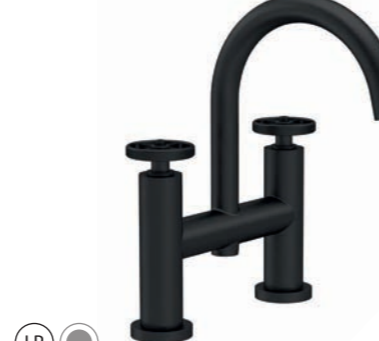

LP ●

Industrial Deck Mounted Bath Filler
Matt Black Finish
INHY008 **£381.99**

LP
MP With Diverter

Industrial Twin Shower Valve
Matt Black Finish
Without Diverter - INHY011 **£610.99**
With Diverter - INHY014 **£674.99**

LP
MP With Diverter

Industrial Triple Shower Valve
Matt Black Finish
Without Diverter - INHY017 **£688.99**
With Diverter - INHY020 **£759.99**