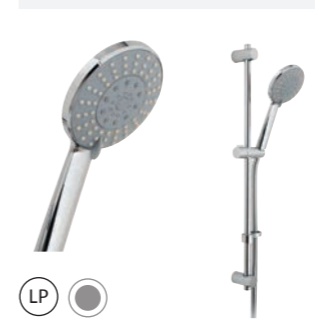

Low Pressure Shower | Medium Pressure Bath.

LP
MP

Salto 2 Outlet Thermostatic Concealed Shower Valve
MDL-SAL-012 **£402.99**

Low Pressure Shower | Medium Pressure Bath.

LP
MP

Salto 3 Outlet Thermostatic Concealed Shower Valve
MDL-SAL-013 **£425.99**

LP

Marlowe Single Function Slide Rail Kit
MDL-MAR-025 **£74.99**

LP

Nerida Multi-Function Slide Rail Kit
MDL-NER-026 **£109.99**

LP

Salto Single Function Slide Rail Kit
MDL-SAL-025 **£125.99**

LP

Pella Single Function Slide Rail Kit
MDL-PEL-025 **£59.99**