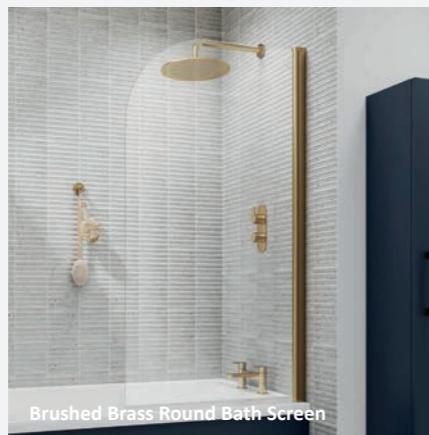

Square Black Framed Bath Screen

Brushed Brass Round Bath Screen

Chrome Square Bath Screen

Bath Screens

INSC01	Chrome Square Bath Screen	1430 x 785 mm	£187.99
INSC02	Chrome Round Bath Screen	1435 x 785 mm	£187.99
INSC03	Black Square Bath Screen	1400 x 785 mm	£215.99
INSC04	Black Round Bath Screen	1435 x 785 mm	£215.99
INSC05	Black Square Framed Bath Screen	1435 x 785 mm	£244.99
INSC06	Brushed Brass Square Bath Screen	1435 x 785 mm	£214.99
INSC07	Brushed Brass Round Bath Screen	1435 x 785 mm	£214.99