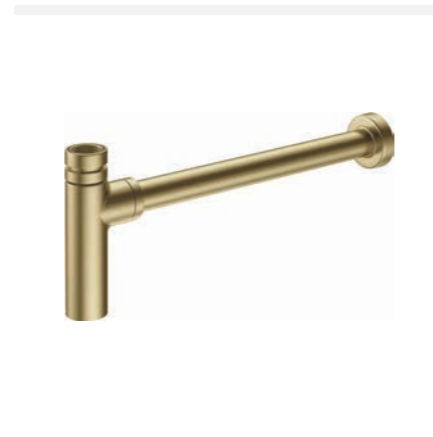

1 1/4" Bottle Trap
Brushed Brass Finish
INF.STORM.0402BB

£197.99