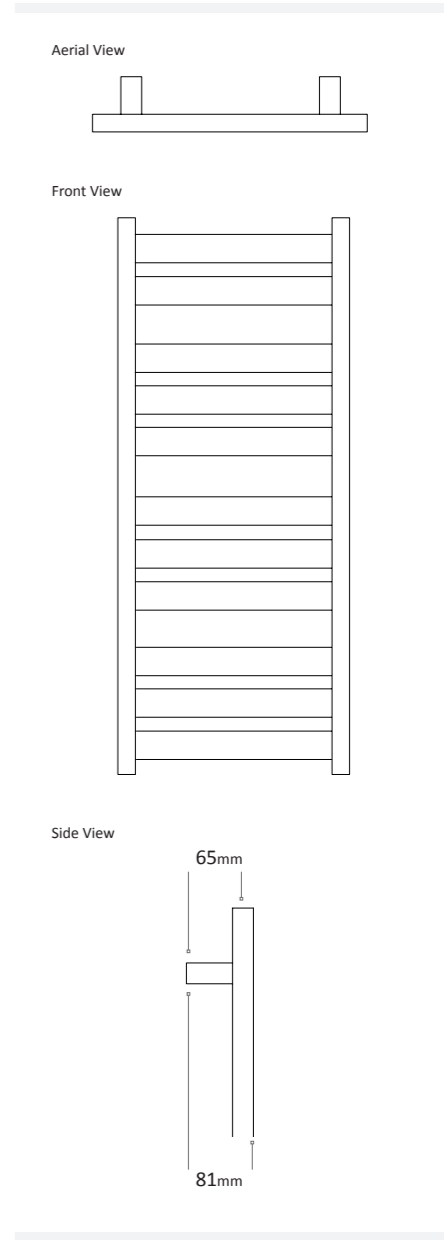

5 Year Warranty
Towel Rails