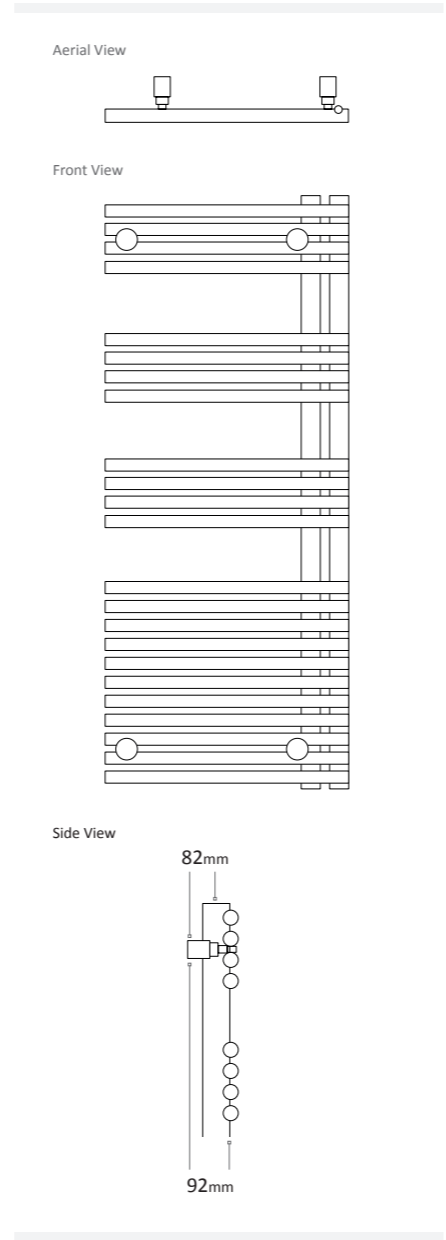

5 Year Warranty
Towel Rails

Straight

	Height mm	Width mm	Elements	Watts	BTU's	Colour	White
Left Hand: White | Titane | Anthracite | Matt Black							
KURL120050	1161	496	23	547	1867	£528.99	£449.99
KURL120060	1161	596	23	628	2143	£563.99	£479.99
KURL170050	1681	496	34	778	2655	£635.99	£540.99
KURL170060	1681	596	34	894	3051	£687.99	£585.99
Right Hand: White | Titane | Anthracite | Matt Black							
KURR120050	1161	496	23	547	1867	£528.99	£449.99
KURR120060	1161	596	23	628	2143	£563.99	£479.99
KURR170050	1681	496	34	778	2655	£635.99	£540.99
KURR170060	1681	596	34	894	3051	£687.99	£585.99

Kura Features

- Outputs tested to EN442
- All products CE approved
- High quality materials and engineering
- Dual energy options

Available Colours

Please ensure your selected colour number and name is included on your order. E.g. for an 1161 x 496mm Towel Rail Matt Black quote the code KURL120050MB.

Outputs based on Delta t50. All prices include VAT.