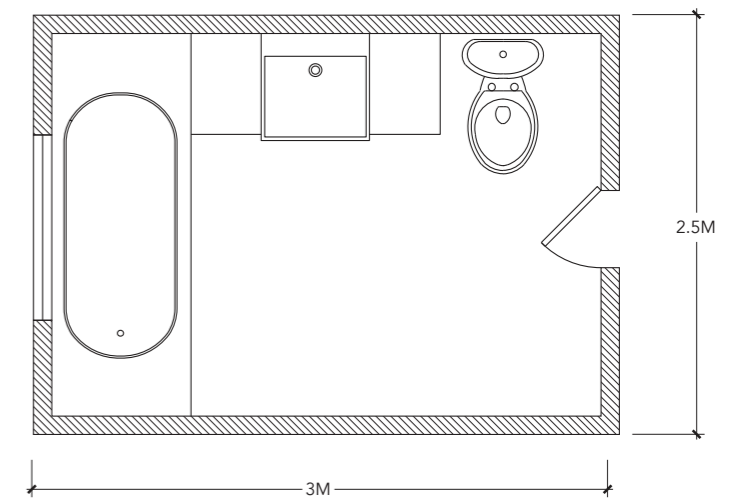

Family Bathroom

Sharing a family bathroom requires a carefully planned space. Keep in mind the number of people who will be using the room. Choosing the right furniture and storage is vital to contain the clutter and ensure a stylish space.