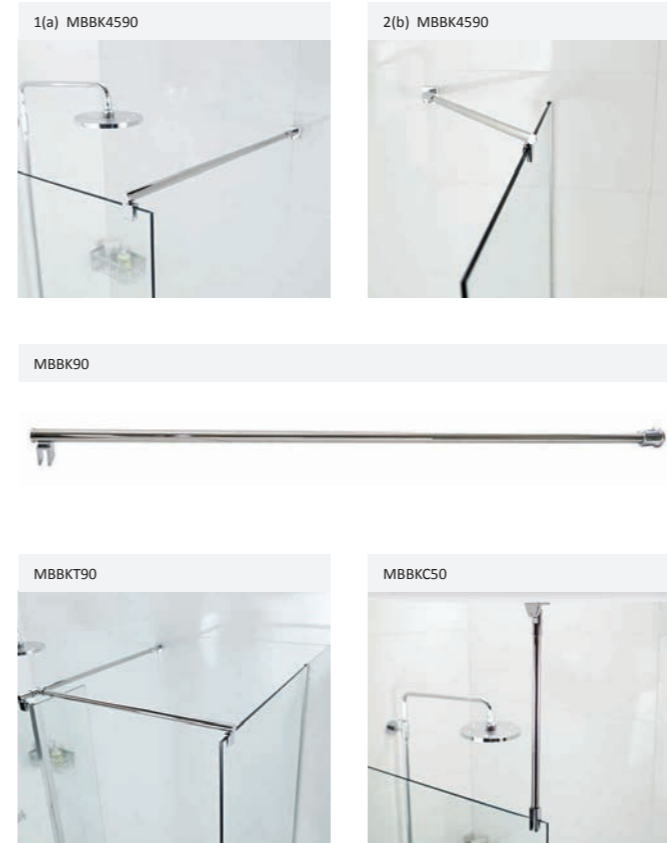

Image Shows x2 900 Corner Panels M10SP913B | 300mm Pivoting Deflector M10SPM313B | Low Level Brace Bar MBBK4590SQB | Side Panel Brace Kit MBBKT90SQB

10mm 1200 x 900 Corner Fitting in Black

Brace Bar Features

There are a number of different styles of brace bars which can be used with the 8mm and 10mm glass thickness Wetroom Panels. On offer, are all configurations that may be required, each can be cut and trimmed to the necessary size during installation to allow maximum flexibility and use of space. Bracing kits are used to provide added support for the glass and ensure that it is securely fitted in place. Within this range there is something to suit all enclosure styles, your bathroom area and your preference, to present the highest level of stability. The square brace bars have the added benefit of being available in four frame finishes: black, bright silver, brushed brass and brushed nickel.

Round Brace Bars

Square Brace Bars

Deflector Panel Features

Deflector panels can be added to your wetroom panel to increase the water integrity for your wetroom. Select between fixed or pivoting deflector panels. The pivoting deflector panel rotates through 180° with a smooth pivot motion, it is reversible and when not in use be folded flat against the glass to improve access into the shower. The fixed deflector panel is supplied with a chromed brass foot with a soft rubber base which is cut down to size on site to suit the shower tray, with a height of 2000mm and available in 8mm or 10mm glass thickness the deflector panel makes it an ideal addition to your wetroom.