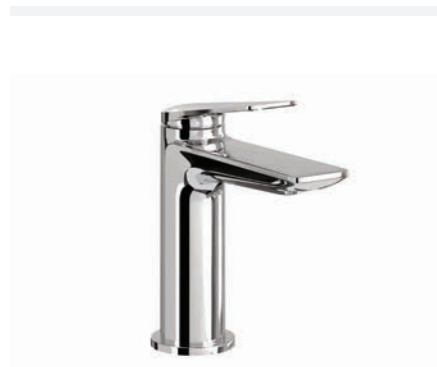

Ice Chrome

LP ●

Mono Basin Mixer
Chrome Finish
INF.ICE.110CP **£220.99**