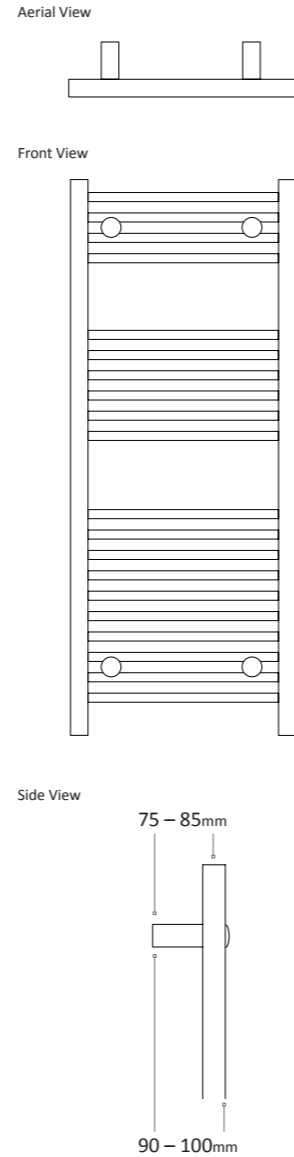

Straight

	Height mm	Width mm	Elements	Watts	BTU's	
Anthracite						
SAA080040AN	800	400	14	283	966	£134.99
SAA080050AN	800	500	14	338	1153	£141.99
SAA080060AN	800	600	14	394	1344	£151.99
SAA120040AN	1200	400	20	402	1372	£195.99
SAA120050AN	1200	500	20	480	1638	£201.99
SAA120060AN	1200	600	20	557	1900	£211.99
SAA160050AN	1600	500	26	644	2197	£288.99
SAA160060AN	1600	600	26	755	2576	£294.99
SAA180050AN	1800	500	30	735	2508	£319.99
SAA180060AN	1800	600	30	854	2914	£328.99

Saar Features

- Outputs tested to EN442
- All products CE approved
- High quality materials and engineering
- Dual energy options

Available Colours