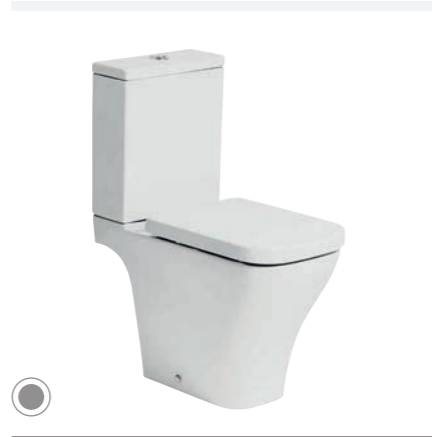

Soft Close Wrap Over Quick Release Thermoset Seat
356(w) x 432(d) mm
MDLB043 **£119.99**

Slim Soft Close Seat Quick Release Thermoset Seat
368(w) x 450(d) mm
MDLB042 **£131.99**

Rimless Fully Back to Wall Close Coupled Pan and Cistern
340(w) x 840(h) x 635(d) mm
MDLB049 **£549.98**
Close Coupled Cistern - MDLB032 **£164.99**
Pan with Fixings - MDLB031 **£384.99**