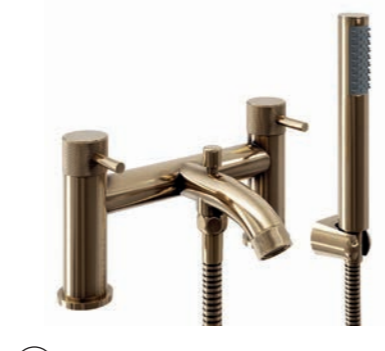

LP

Deck Mounted 2 Hole Bath Shower Mixer
Brushed Brass Finish
MDLACC003 **£359.99**