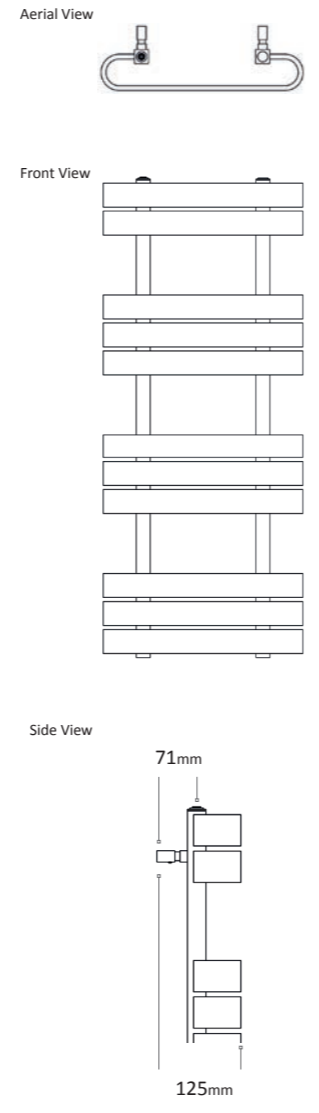

15 Year Warranty
Radiators

Electric Options
See page 285

Straight Vertical

	Height mm	Width mm	Elements	Watts	BTU's	
Anthracite						
MDLSHIR001AT	800	500	8	524	1788	£464.99
MDLSHIR002AT	1200	500	11	683	2330	£603.99
MDLSHIR003AT	1500	500	16	966	3296	£794.99

Shire Features

- Bold flat horizontal tubes
- Available in three sizes
- Increased towel hanging space
- Anthracite finish

Outputs based on Delta t50. All prices include VAT.