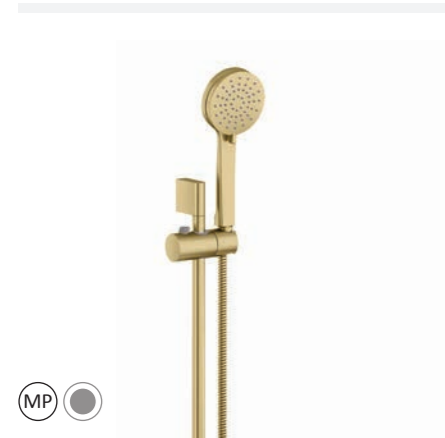

Concealed Shower Valve
Matt Black Finish

With Diverter - INF.STORM.023MB
Without Diverter - INF.STORM.024MB

£584.99
£584.99

Shower Kit and Wall Outlet
Matt Black Finish
INF.STORM.963MB

£255.99

Storm Brushed Brass

Shower Set with Outlet Elbow
Brushed Brass Finish
INF.STORM.053BB

£255.99

Shower Head and Arm
Brushed Brass Finish
INF.STORM.012BB

£333.99

Thermostatic Shower Valve Body
Brushed Brass Finish
INF.STORM.052BB