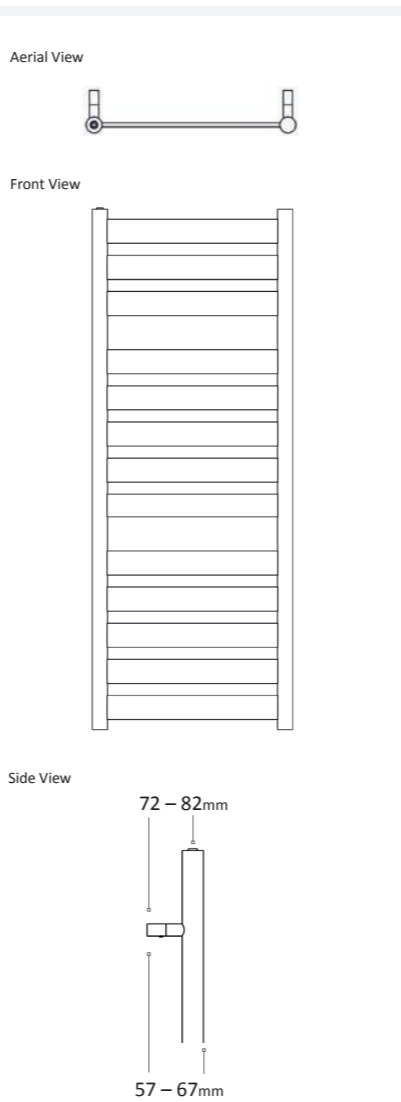

Eden Features

- High quality steel
- Available in two sizes
- Available in a chrome, white or colour finish