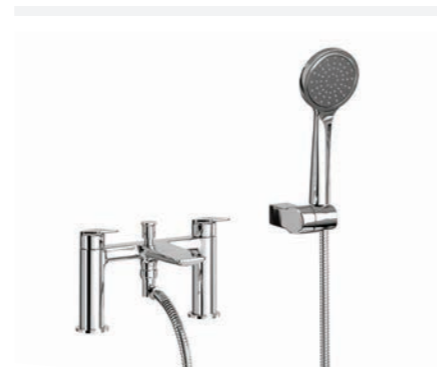

Basin Mixer
Brushed Brass Finish
INF.STORM.001BB **£232.99**

LP ●

Tall Basin Mixer
Brushed Brass Finish
INF.STORM.002BB **£309.99**

MP ●

Bath Shower Mixer 2 Tap Hole
Brushed Brass Finish
INF.STORM.008BB **£566.99**

HP ●

Floor Standing Bath Shower Mixer
Brushed Brass Finish
INF.STORM.009BB **£980.99**

Basin Mixer Brushed Brass

Ice Chrome

LP ●

Mono Basin Mixer
Chrome Finish
INF.ICE.110CP **£220.99**

LP ●

Tall Basin Mixer
Chrome Finish
INF.ICE.112CP **£298.99**